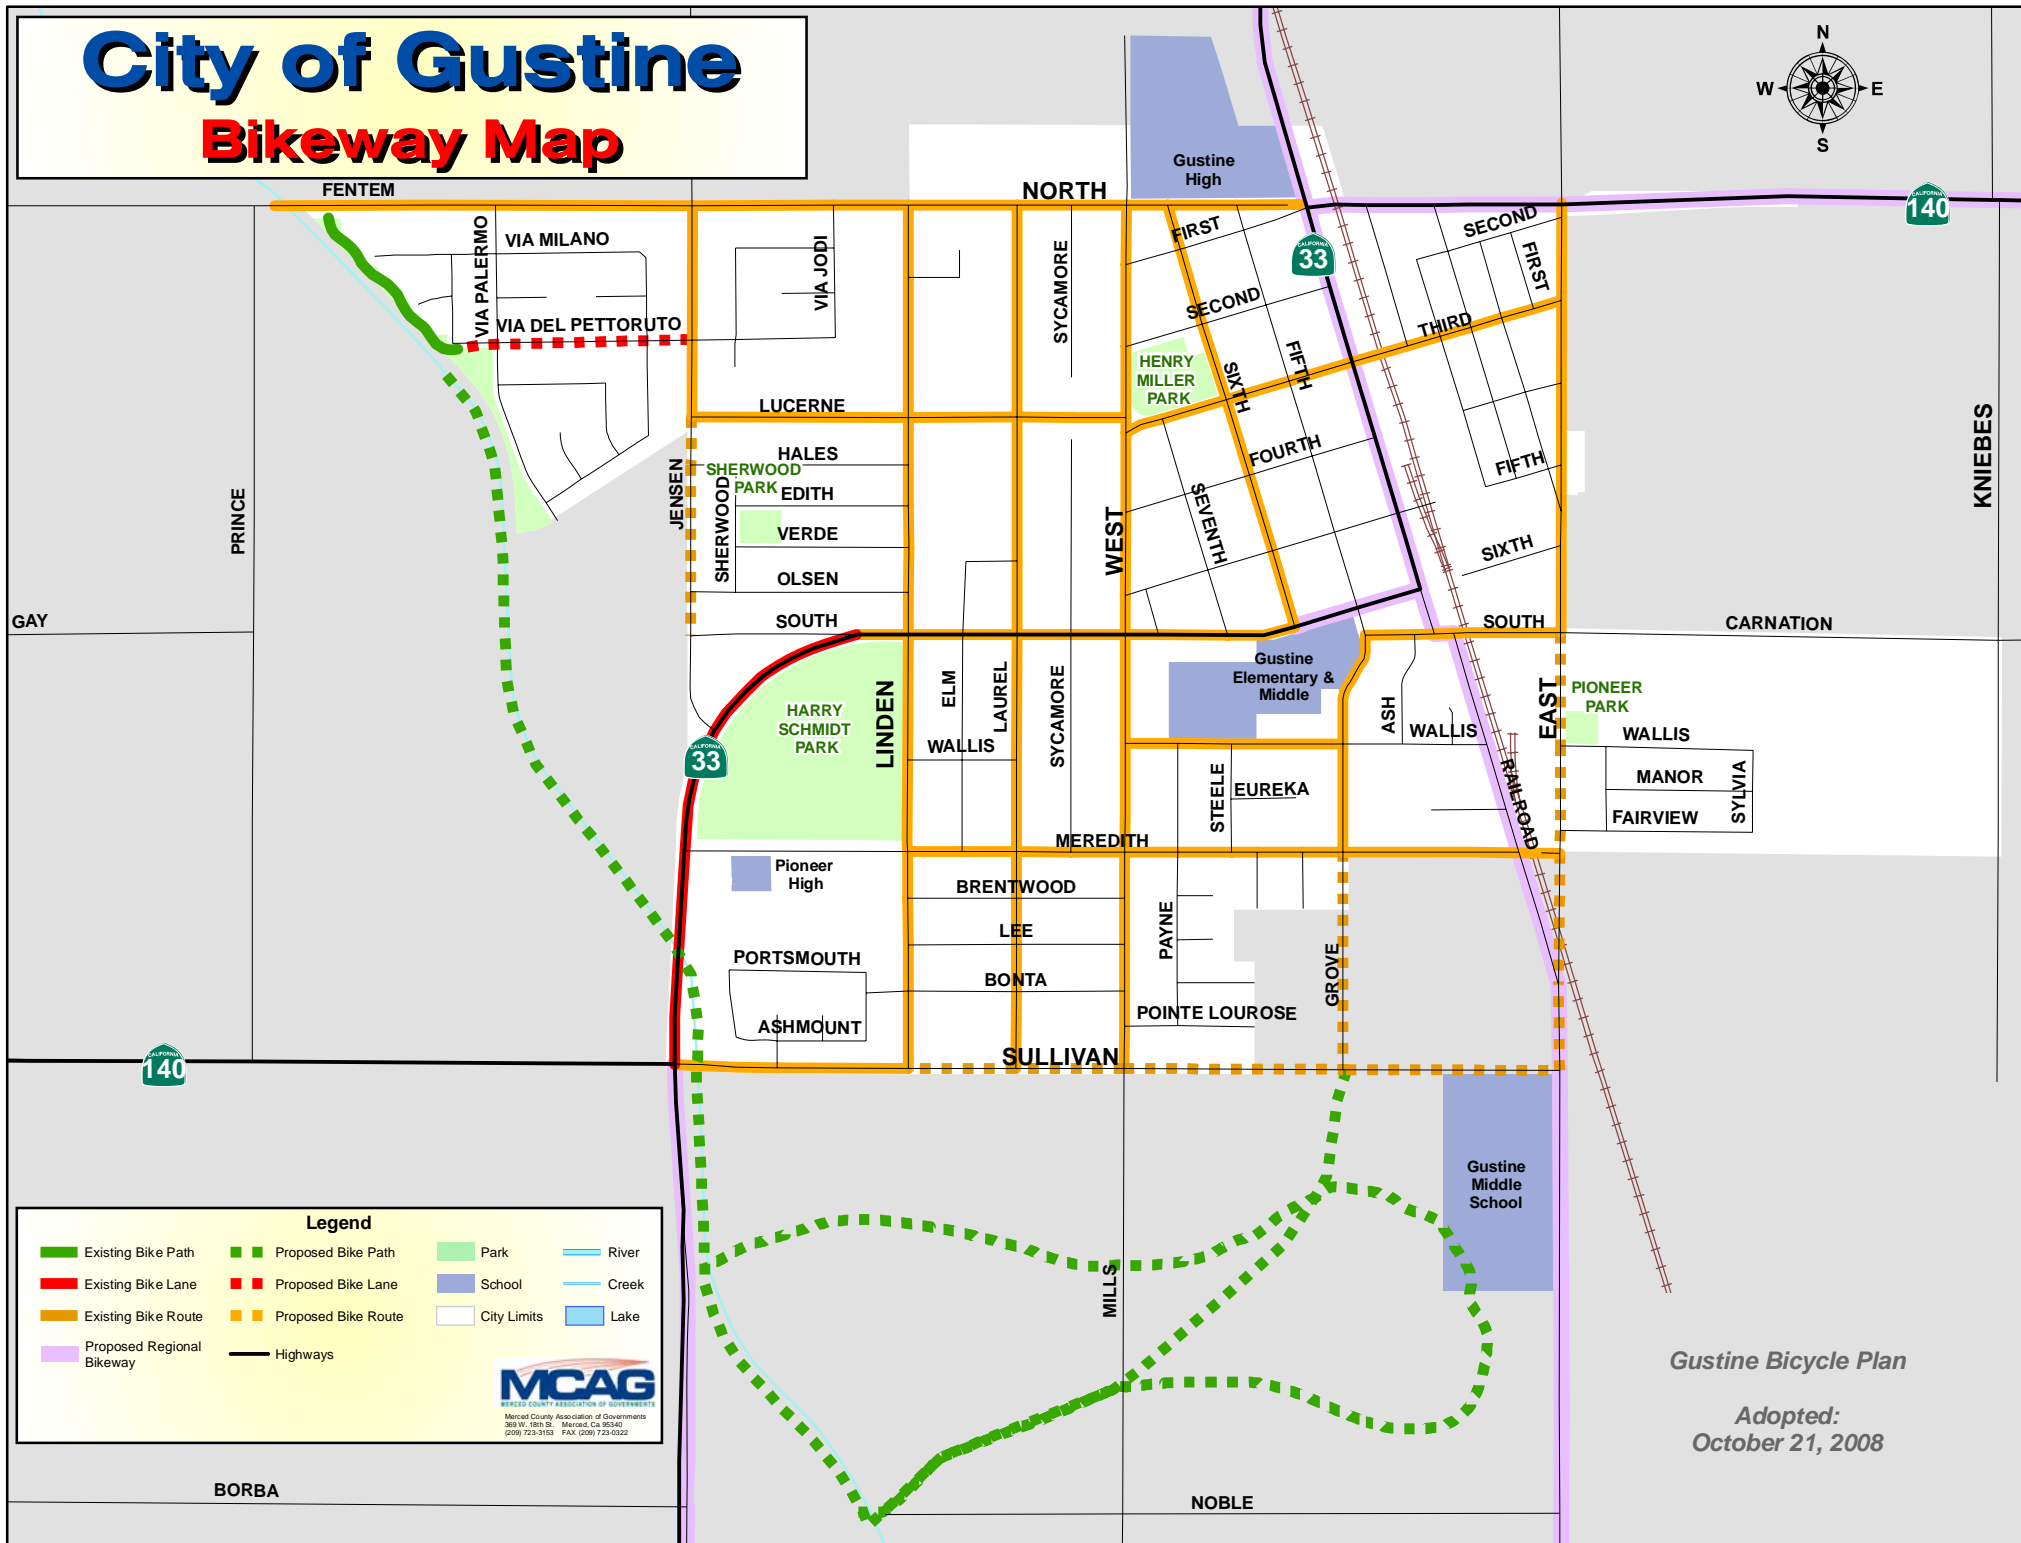

City of Gustine

Bikeway Map

Legend

	Existing Bike Path		Proposed Bike Path		Park		River
	Existing Bike Lane		Proposed Bike Lane		School		Creek
	Existing Bike Route		Proposed Bike Route		City Limits		Lake
	Proposed Regional Bikeway		Highways				

Gustine Bicycle Plan
Adopted:
October 21, 2008

BORBA

NOBLE

KNIEBES