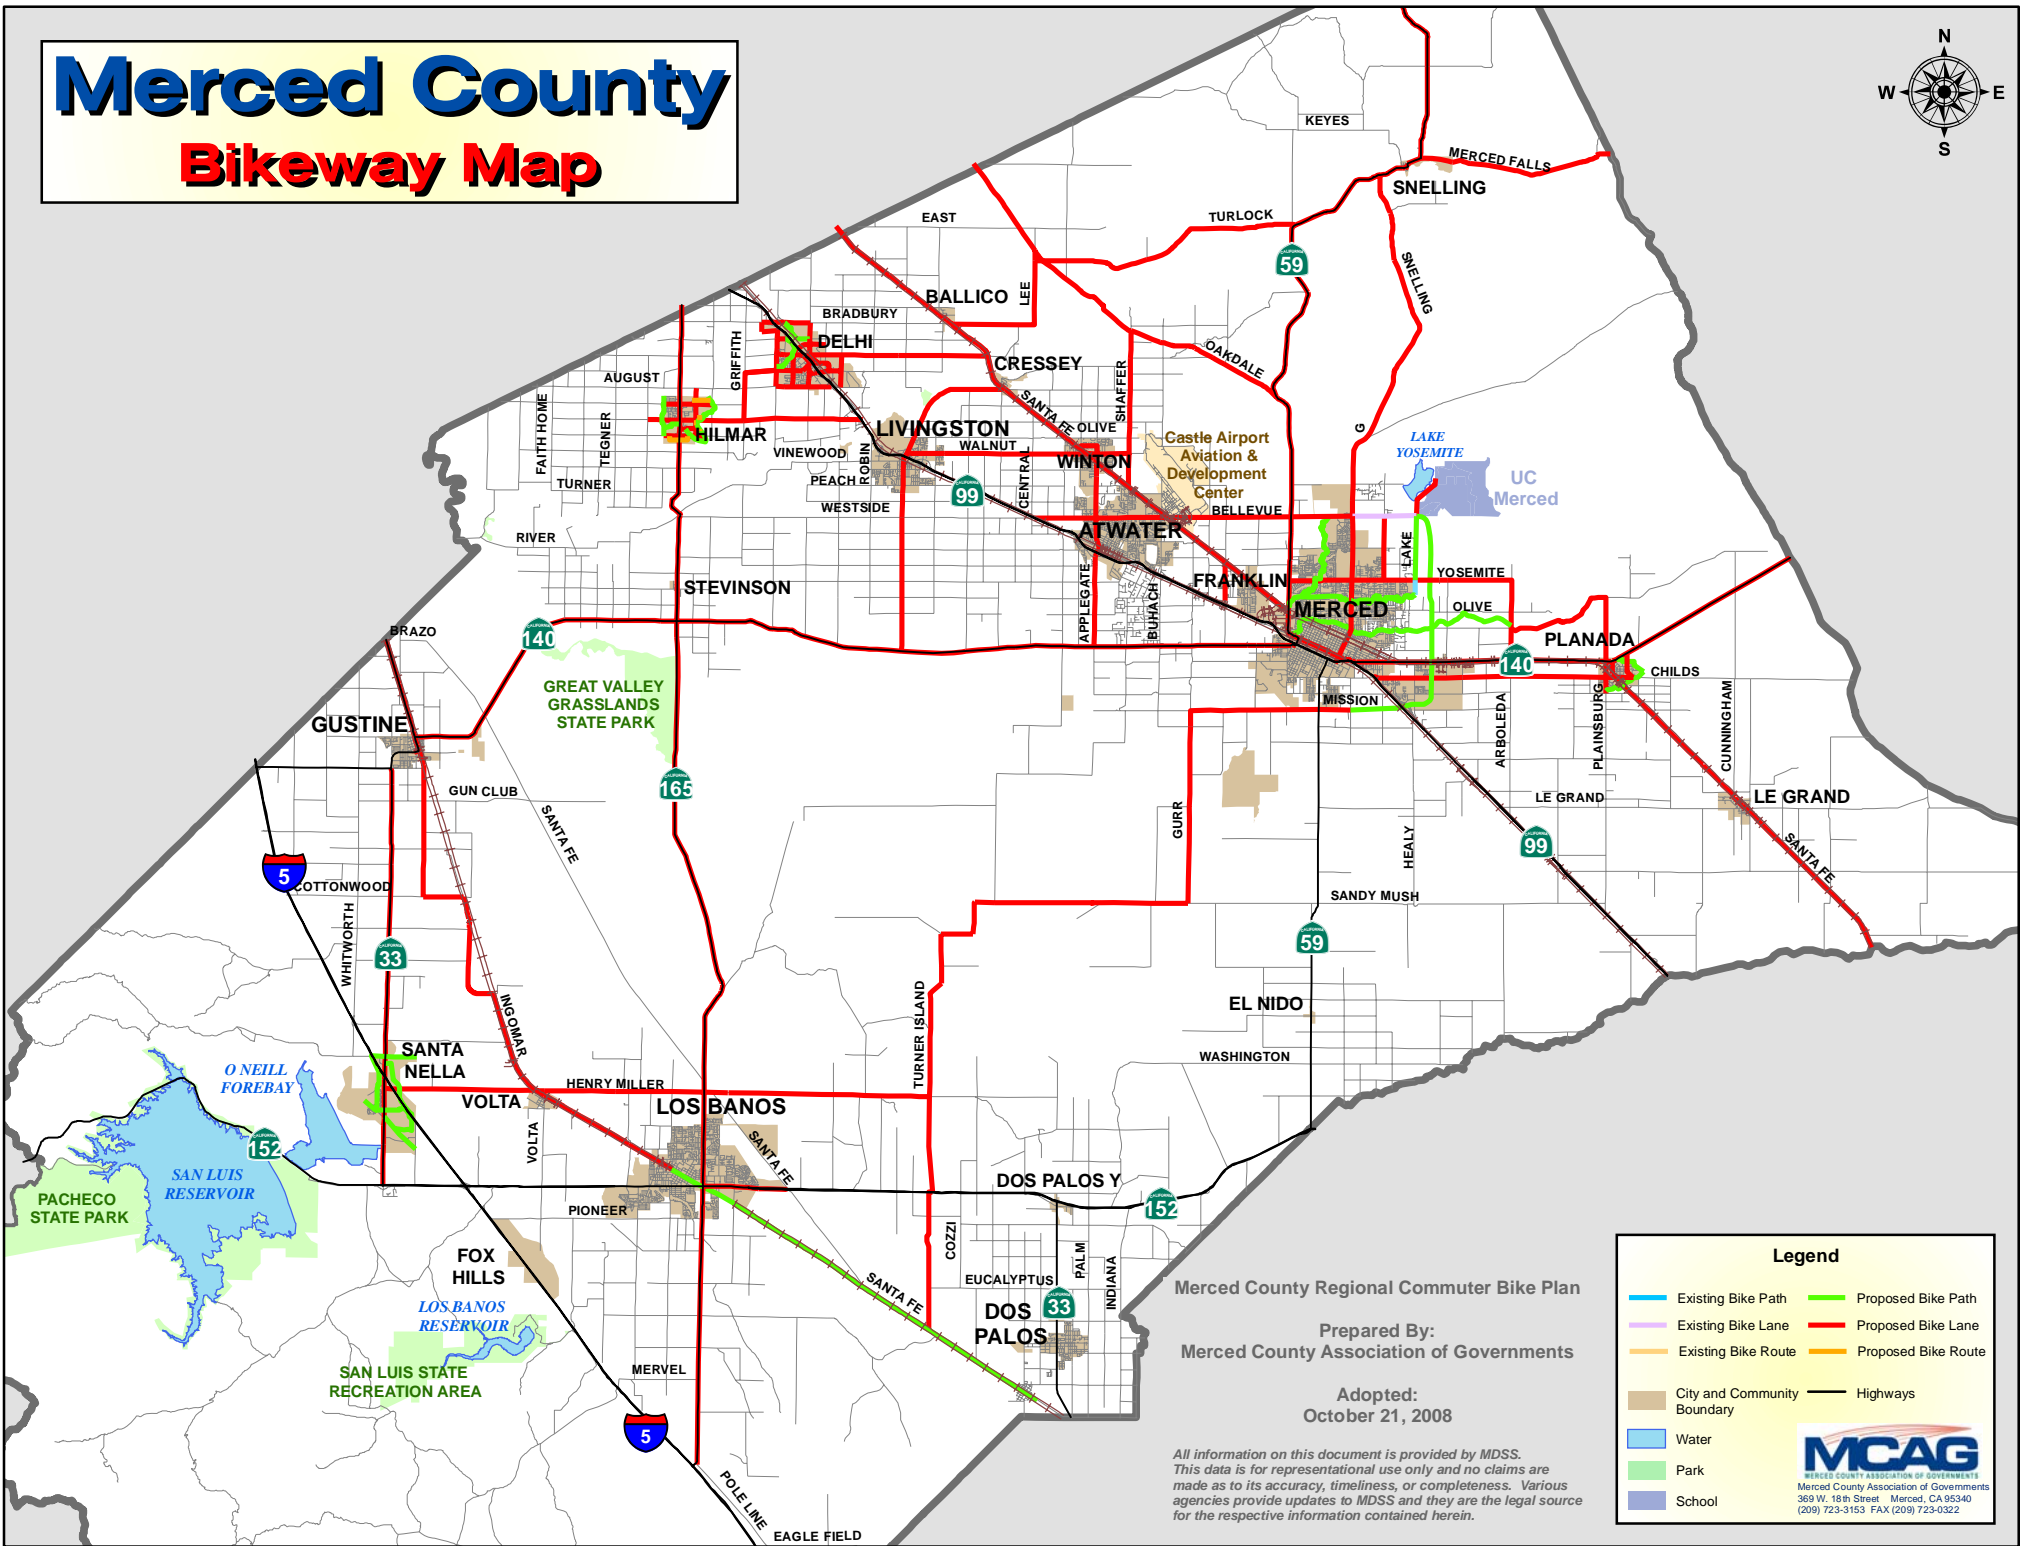

Merced County Bikeway Map

Merced County Regional Commuter Bike Plan

Prepared By:
Merced County Association of Governments

Adopted:
October 21, 2008

All information on this document is provided by MDSS. This data is for representational use only and no claims are made as to its accuracy, timeliness, or completeness. Various agencies provide updates to MDSS and they are the legal source for the respective information contained herein.

Legend	
	Existing Bike Path
	Proposed Bike Path
	Existing Bike Lane
	Proposed Bike Lane
	Existing Bike Route
	Proposed Bike Route
	City and Community Boundary
	Highways
	Water
	Park
	School